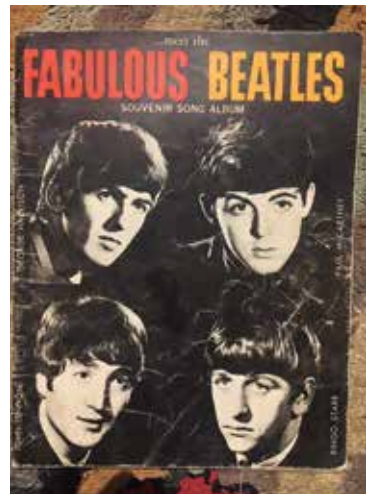

AUCTION

LEADING THE INDUSTRY SINCE 1945

TUESDAY – MAY 7, 2019 – 4:00 PM

**Auction #9 – Dave & Ty Wehr – Better Known As “The Goodyear Man”
ANTIQUES – ADVERTISING SIGNS – JUGS & CROCKS –
PRIMITIVES - COLLECTIBLES**

Absolute auction, all sells to the highest bidders on location:

**County Auction Barn – 9456 Columbus Rd. NE,
Louisville, OH 44641**

Directions: Take SR 173 (State St.) 3 miles west of Alliance or 2 miles east of SR 44 to Columbus Rd. Watch for KIKO signs.